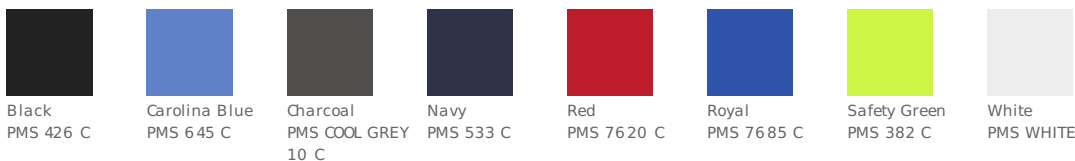

Gildan® Youth Gildan Performance® T-Shirt 42000B

- 4.5-ounce, 100% polyester
- AquaFX® moisture wicking
- Freshcare® anti-odor properties
- Heat transfer label
- Rib knit 3/4" non-topstitched collar
- Double-needle sleeves and hem
- Safety Green is compliant with ANSI/ISEA 107 high visibility standards for background color

COLOR INFORMATION

*Not all sizes are available in every color.