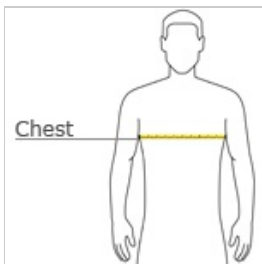

Gildan® Youth Gildan Performance® T-Shirt 42000B

- 4.5-ounce, 100% polyester
- AquaFX® moisture wicking
- Freshcare® anti-odor properties
- Heat transfer label
- Rib knit 3/4" non-topstitched collar
- Double-needle sleeves and hem
- Safety Green is compliant with ANSI/ISEA 107 high visibility standards for background color

HOW TO MEASURE

CHEST

With arms down at sides, measure around the upper body, under arms and over the fullest part of the chest.

SIZE CHART

| | XS | S | M | L | XL |
|------|-----|-----|-------|-------|-------|
| Size | 2/4 | 6/8 | 10/12 | 14/16 | 18/20 |